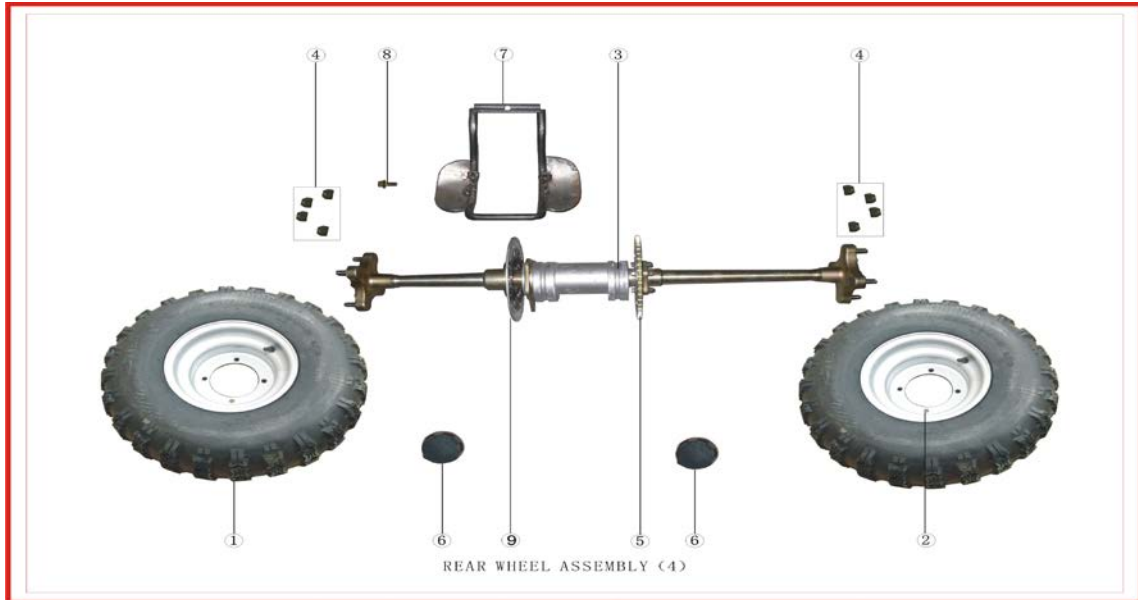

REAR WHEEL ASSEMBLY

Ref#	Part No#	Part name	Quantity
1	408000-030	REAR TYRE	2
2	405000-010	REAR TYRE HUB	2
3	243000-097	REAR BRIDGE ASSY	1
4	906162-001	LOCK NUT , HEXANGULAR FLANG	8
5	405100-008	SPROCKET WHEEL	1
6	904206-001	DUSTPROOF RUBBER BOOT	2
7	243100-015	PROTECTING FRAME OF REAR BRID	1
8	906104-015	HEXANGULAR BOLT	1
9	442001-003	REAR BRAKE DISC	2