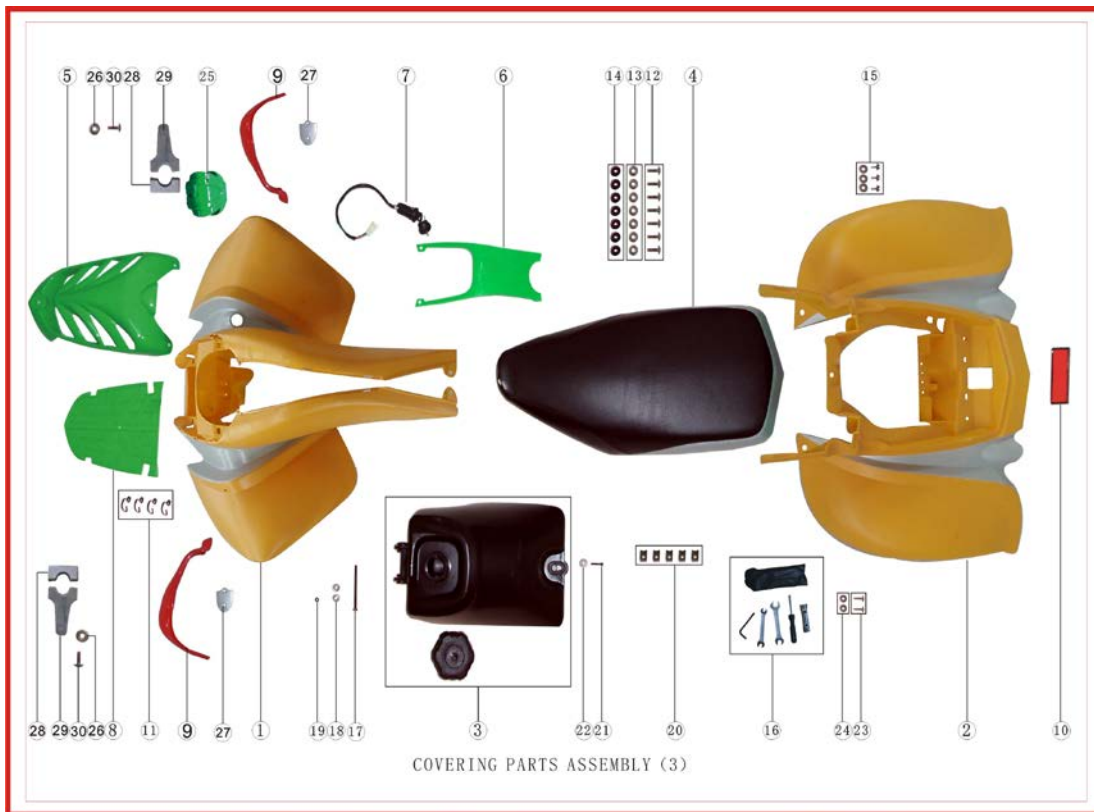

COVERING PARTS ASSEMBLY

Ref#	Part No#	Part name	Quantity
1	804100-190	FRONT FENDER	1
2	805100-184	REAR FENDER	1
3	801000-004	FUEL TANK ASSY	1
4	701000-002	SEAT CUSHION	1
5	807100-001	FRONT FENDER	1
6	800600-008	MIDDLE PLATE	1
7	360100-001	IGNITION SWITCH LOCK	1
8	171200-001	AIR FILTER COVER PLATE	1
9	370500-027	HANDLEBAR FENDER	2
10	306400-001	REAR REFLECTOR	1
11	170002-001	CLIP , COVER AIR FILTER	4
12	906170-003	SCREW	7
13	906150-004	WASHER BIG	7
14	906161-006	NUT , HEXANGULAR FLANGE	7
15	906110-003	BOLT AND SCREW ASSY	3
16	903200-001	TOOLS	1
17	906101-001	HEXANGULAR BOLT (HALF WORM)	1
18	906150-006	WASHER BIG	2
19	906161-006	NUT , HEXANGULAR FLANGE	1