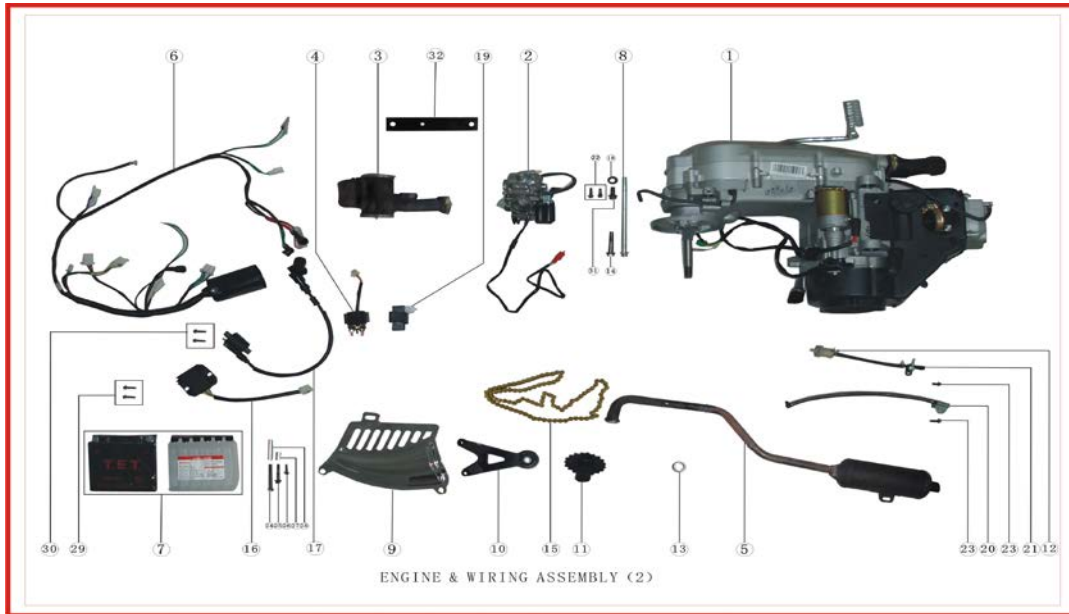

FRAME ASSEMBLY

Ref#	Part No#	Part name	Quantity
1	511000-251	FRAME ASSY	1
2	523100-071	REAR ARM ASSEMBLY	1
3	511100-092	REAR FRAME	1
4	536400-013	LEFT PEDAL	1
5	347300-002	LOZENGE LIGHT,R	1
6	540300-069	REAR SHOCK ABSORBER	1
7	347200-002	LOZENGE LIGHT,L	1
8	501300-081	FRONT SHOCK ABSORBER	2
9	507300-060	LEFT-UP SWING ARM	1
10	804006-011	RIGHT SUPPORT FRONT FENDER	1
11	332000-003	REAR LAMP ASSY	1
12	906104-015	HEXANGULAR BOLT	2
13	906161-006	NUT , HEXANGULAR FLANGE	2
14	902001-025	HEXANGULAR AXLE	1
15	523007-001	DUST-PROOF RUBBER,REAR FORK	2
16	906104-006	HEXANGULAR BOLT	4
17	523006-001	BUSH,REAR FORK AXLE	1
18	906110-003	BOLT AND SCREW ASSY	2
19	512100-140	BUMPER	1
20	230010-001	TENSION PULLEY	1
21	306100-001	REFLECTOR , FRONT	2
22	507600-063	RIGHT-DOWN SWING ARM	1
23	906104-040	HEXANGULAR BOLT	2
24	906162-002	LOCK NUT , HEXANGULAR FLANGE	2

25	906104-027	HEXANGULAR BOLT	4
26	906161-006	NUT , HEXANGULAR FLANGE	4
27	906104-005	HEXANGULAR BOLT	1
28	804005-011	LEFT SUPPORT FRONT FENDER	1
29	507500-060	RIGHT-UP SWING ARM	1
30	804005-010	LEFT-REAR SUPPORT, FRONT FENDER	1
31	536100-007	FOOTREST	2
32	536003-011	LEFT FOOTREST SUPPORT	1
33	510018-005	DOWN SUSPENSION,ENGINE	1
34	906161-006	NUT , HEXANGULAR FLANGE	3
35	430005-006	SPRING,TENSION WHEEL	1
36	303001-007	BOX , BATTERY	1
37	303002-009	BOX , BATTERY	1
38	536004-012	SUPPORT,RIGHT PEDAL	1
39	536500-013	RIGHT PEDAL	1
40	804006-010	RIGHT-REAR SUPPORT, FRONT FENDER	1
41	507400-062	LEFT-DOWN SWING ARM	1
42	906104-015	HEXANGULAR BOLT	4