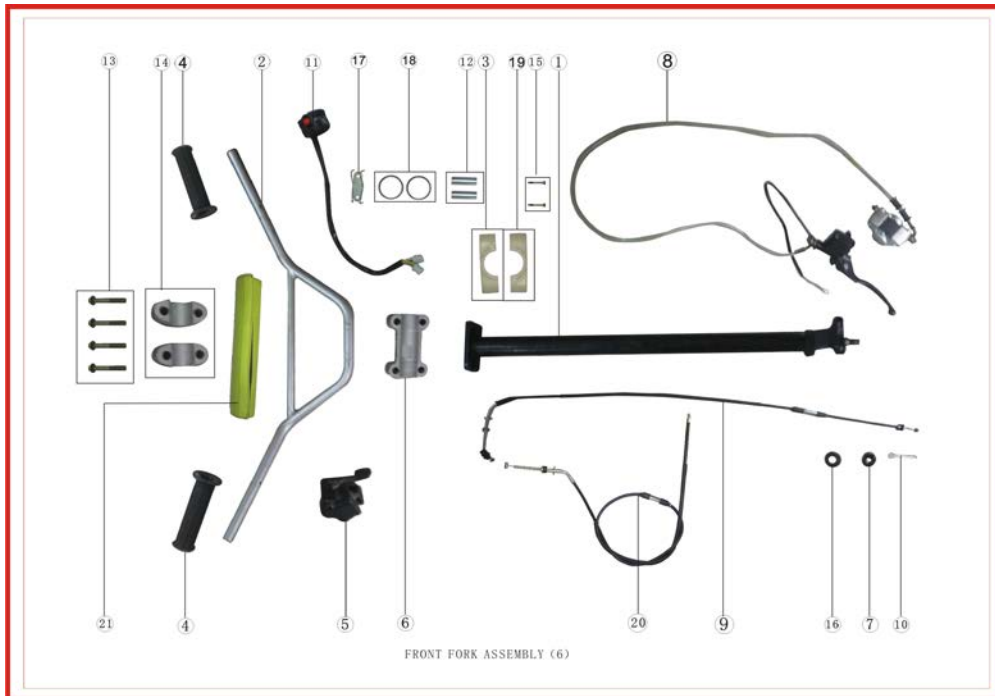

COVERING PARTS ASSEMBLY

Ref#	Part No#	Part name	Quantity
1	804100-190	FRONT FENDER	1
2	805100-184	REAR FENDER	1
3	801000-004	FUEL TANK ASSY	1
4	701000-002	SEAT CUSHION	1
5	807100-001	FRONT FENDER	1
6	800600-008	MIDDLE PLATE	1
7	360100-001	IGNITION SWITCH LOCK	1
8	171200-001	AIR FILTER COVER PLATE	1
9	370500-027	HANDLEBAR FENDER	2
10	306400-001	REAR REFLECTOR	1
11	170002-001	CLIP , COVER AIR FILTER	4
12	906170-003	SCREW	7
13	906150-004	WASHER BIG	7
14	906161-006	NUT , HEXANGULAR FLANGE	7
15	906110-003	BOLT AND SCREW ASSY	3
16	903200-001	TOOLS	1
17	906101-001	HEXANGULAR BOLT (HALF WORM)	1
18	906150-006	WASHER BIG	2
19	906161-006	NUT , HEXANGULAR FLANGE	1

20	906181-002	CLIP , NUT	5
21	906104-008	HEXANGULAR BOLT	1
22	906150-006	WASHER BIG	1
23	906170-003	SCREW	2
24	906150-004	WASHER BIG	2
25	600005-004	COVER HANDLE BAR	1
26	906150-004	WASHER BIG	2
27	600007-001	DECORATE SHEET,PROTECT	2
28	600003-001	CLIP,HANDLE BAR PROTECT	2
29	600004-001	SEAT,HANDLE BAR PROTECT	2
30	906170-002	SCREW	2
31	331000-001	BRACKET	1

REAR WHEEL ASSEMBLY

Ref#	Part No#	Part name	Quantity
1	408000-030	REAR TYRE	2
2	405000-010	REAR TYRE HUB	2
3	243000-097	REAR BRIDGE ASSY	1
4	906162-001	LOCK NUT , HEXANGULAR FLANG	8
5	405100-008	SPROCKET WHEEL	1
6	904206-001	DUSTPROOF RUBBER BOOT	2
7	243100-015	PROTECTING FRAME OF REAR BRID	1
8	906104-015	HEXANGULAR BOLT	1
9	442001-003	REAR BRAKE DISC	2

FRONT WHEEL ASSEMBLY

Ref#	Part No#	Part name	Quantity
1	404000-005	FRONT TYRE	2
2	401000-004	FRONT TYRE HUB	2
3	505000-033	KNUCKLE ASSY	2
4	441001-001	FRONT BRAKE DISC	2
5	430500-028	TIE ROD ASSY	2
6	904206-001	DUSTPROOF RUBBER BOOT	2
7	906171-002	PIN CUTTER	4
8	441600-042	FRONT DISC SEAT	2
9	906152-005	WASHER	4
10	441000-010	FRONT DISC ASSY	1
11	906162-001	LOCK NUT , HEXANGULAR FLANGE	8
12	906171-009	PIN CUTTER	2
13	906108-003	CONE SLOT OF OPEN NUT MODEL 3	2
14	906152-008	WASHER	2
15	906108-002	CONE SLOT OF OPEN NUT MODEL 2	4
16	906130-004	SPRING WASHER	4