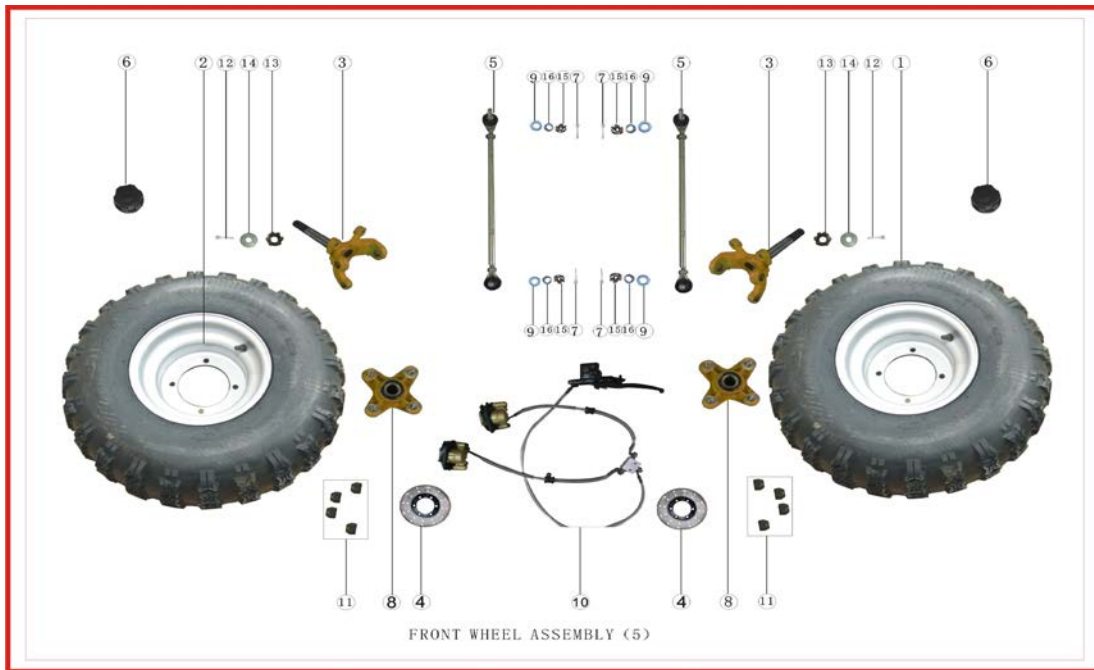

COVERING PARTS ASSEMBLY

Ref#	Part No#	Part name	Quantity
1	804100-190	FRONT FENDER	1
2	805100-184	REAR FENDER	1
3	801000-004	FUEL TANK ASSY	1
4	701000-002	SEAT CUSHION	1
5	807100-001	FRONT FENDER	1
6	800600-008	MIDDLE PLATE	1
7	360100-001	IGNITION SWITCH LOCK	1
8	171200-001	AIR FILTER COVER PLATE	1
9	370500-027	HANDLEBAR FENDER	2
10	306400-001	REAR REFLECTOR	1
11	170002-001	CLIP , COVER AIR FILTER	4
12	906170-003	SCREW	7
13	906150-004	WASHER BIG	7
14	906161-006	NUT , HEXANGULAR FLANGE	7
15	906110-003	BOLT AND SCREW ASSY	3
16	903200-001	TOOLS	1
17	906101-001	HEXANGULAR BOLT (HALF WORM)	1
18	906150-006	WASHER BIG	2
19	906161-006	NUT , HEXANGULAR FLANGE	1

20	906181-002	CLIP , NUT	5
21	906104-008	HEXANGULAR BOLT	1
22	906150-006	WASHER BIG	1
23	906170-003	SCREW	2
24	906150-004	WASHER BIG	2
25	600005-004	COVER HANDLE BAR	1
26	906150-004	WASHER BIG	2
27	600007-001	DECORATE SHEET,PROTECT	2
28	600003-001	CLIP,HANDLE BAR PROTECT	2
29	600004-001	SEAT,HANDLE BAR PROTECT	2
30	906170-002	SCREW	2
31	331000-001	BRACKET	1

REAR WHEEL ASSEMBLY

Ref#	Part No#	Part name	Quantity
1	408000-030	REAR TYRE	2
2	405000-010	REAR TYRE HUB	2
3	243000-097	REAR BRIDGE ASSY	1
4	906162-001	LOCK NUT , HEXANGULAR FLANG	8
5	405100-008	SPROCKET WHEEL	1
6	904206-001	DUSTPROOF RUBBER BOOT	2
7	243100-015	PROTECTING FRAME OF REAR BRID	1
8	906104-015	HEXANGULAR BOLT	1
9	442001-003	REAR BRAKE DISC	2

FRONT WHEEL ASSEMBLY

Ref#	Part No#	Part name	Quantity
1	404000-005	FRONT TYRE	2
2	401000-004	FRONT TYRE HUB	2
3	505000-033	KNUCKLE ASSY	2
4	441001-001	FRONT BRAKE DISC	2
5	430500-028	TIE ROD ASSY	2
6	904206-001	DUSTPROOF RUBBER BOOT	2
7	906171-002	PIN CUTTER	4
8	441600-042	FRONT DISC SEAT	2
9	906152-005	WASHER	4
10	441000-010	FRONT DISC ASSY	1
11	906162-001	LOCK NUT , HEXANGULAR FLANGE	8
12	906171-009	PIN CUTTER	2
13	906108-003	CONE SLOT OF OPEN NUT MODEL 3	2
14	906152-008	WASHER	2
15	906108-002	CONE SLOT OF OPEN NUT MODEL 2	4
16	906130-004	SPRING WASHER	4