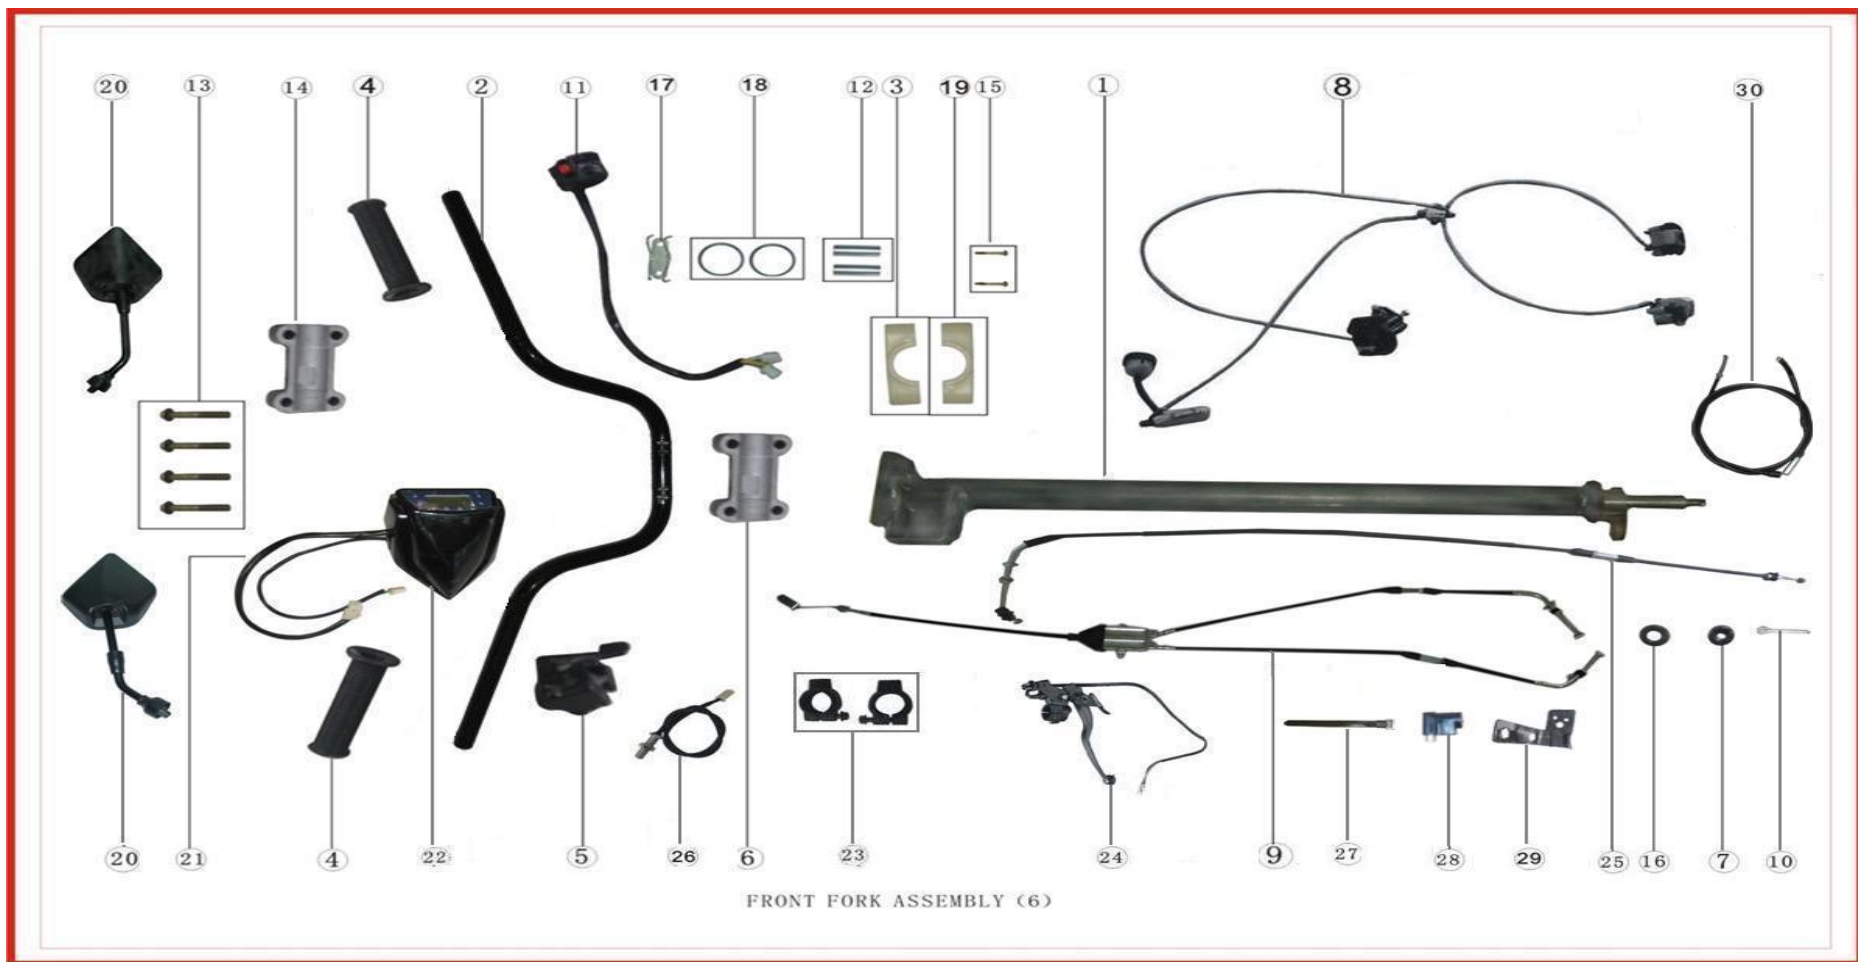

FRONT FORK ASSEMBLY

Ref#	Part No#	Part name	Quantity
1	0503300-0133	STEERING STEM	1
2	0600001-0217	HANDLEBAR	1
3	0503301-0003	STEERING ROD CLIP	2
4	0904303-0001	LEFT LEVER	2
5	0600201-0002	THROTTLE ASSY	1
6	0503200-0003	HELEE,HANDLE UNDER	1