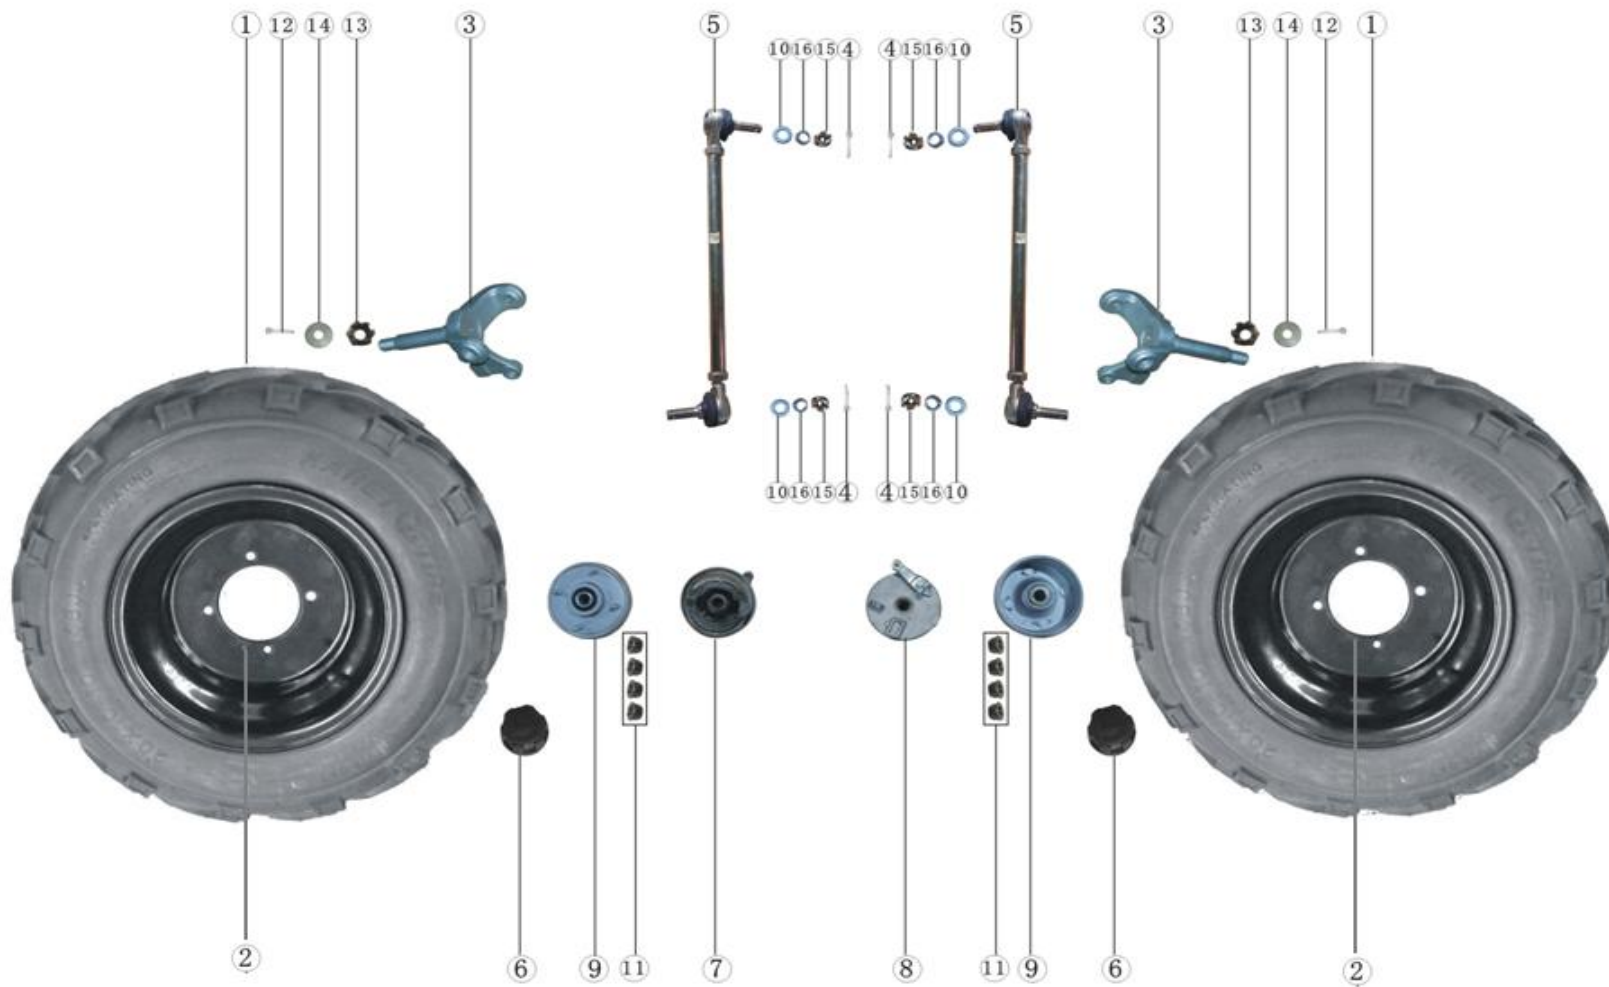

29	0802002-0001	WATER TUBE	1
30	0802000-0008	FUEL SWITCH	1
31	0160100-0001	FUEL FILTER	1

COVERING PARTS ASSEMBLY (3)

COVERING FARTS ASSEMBLY

Ref#	Part No#	Part name	Quantity
1	0804100-0556	FRONT FENDER	1
2	0805100-0781	REAR FENDER	1
3	0805801-0004	PROTECT PLATE,LEFT-REAR FENDER	1
4	0805804-0004	RIGHT-REAR FENDER PLATE	1
5	0807100-0442	FRONT FENDER	1
6	0804710-0070	FRONT LEFT COVER	1
7	0804810-0070	FRONT RIGHT COVER	1
8	0331000-0044	HEAD LIGHT ASSY	1
9	0701000-1094	SEAT CUSHION	1
10	0801000-0021	FUEL TANK ASSY	1
11	0360100-0018	IGNITION SWITCH LOCK	1
12	0906170-0003	SCREW	
13	0904229-0001	PAD	52
14	0906161-0006	NUT , HEXANGULAR FLANGE	
15	0512200-0010	DOWN PROTECT PEDAL,FRONT BUMPER	1
16	0512200-0009	UP PROTECT PEDAL,FRONT BUMPER	1
17	0906101-0001	HEXANGULAR BOLT (HALFORM)	1
18	0906150-0006	WASHER BIG	2
19	0906170-0002	SCREW	2
20	0906181-0002	CLIP , NUT	4
21	0333400-0004	FRONT-LEFT STEERING LAMP	1
22	0333500-0004	FRONT-RIGHT STEERING LAMP	1
23	0333700-0004	REAR-RIGHT STEERING LAMP	1
24	0333600-0004	REAR-LEFT STEERING LAMP	1
25	0332000-0014	REAR LAMP ASSY	1
26	0342100-0003	FRONT LINGHT	1
27	0903200-0001	TOOLS	1
28	0306400-0002	REAR REFLECTOR	1

REAR WHEEL ASSEMBLY (4)

REAR WHEEL ASSEMBLY

Ref#	Part No#	Part name	Quantity
1	0408000-0009	REAR TYRE	2
2	0405000-0050	REAR TYRE HUB	2
3	0243000-0456	REAR BRIDGE ASSY	1
4	0906162-0002	LOCK NUT , HEXANGULAR FLANGE	8
5	0405100-0008	SPROCKET WHEEL	1
6	0904206-0001	DUSTPROOF RUBBER BOOT	2
7	0243100-0028	PROTECTING FRAME OF REAR BRIDGE	1
8	0906104-0014	HEXANGULAR BOLT	1
9	0442001-0006	REAR BRAKE DISC	1