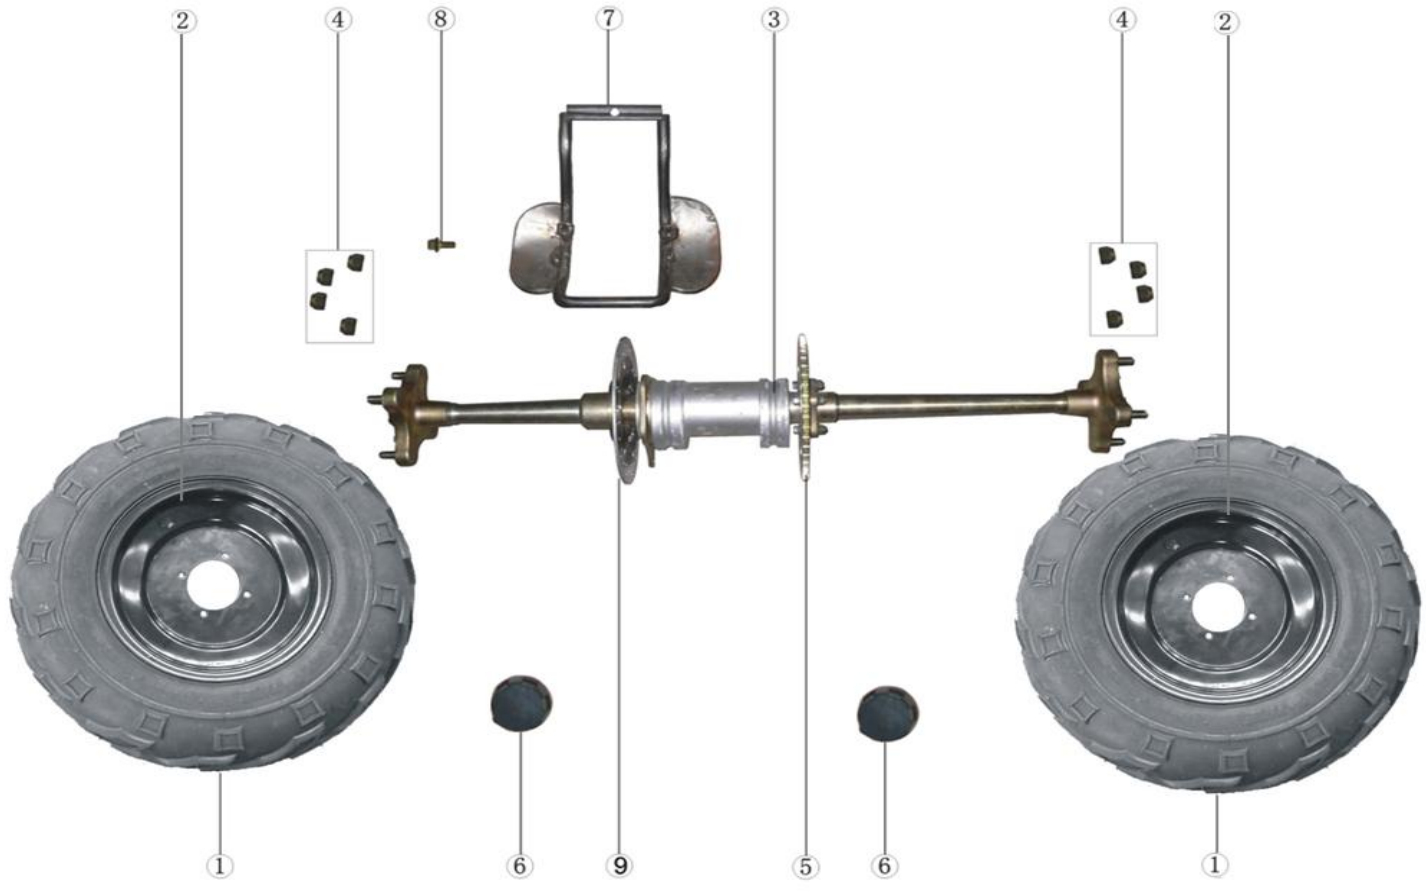

REAR WHEEL ASSEMBLY (4)

REAR WHEEL ASSEMBLY

Ref#	Part No#	Part name	Quantity
1	0408000-0009	REAR TYRE	2
2	0405000-0050	REAR TYRE HUB	2
3	0243000-0456	REAR BRIDGE ASSY	1
4	0906162-0002	LOCK NUT , HEXANGULAR FLANGE	8
5	0405100-0008	SPROCKET WHEEL	1
6	0904206-0001	DUSTPROOF RUBBER BOOT	2
7	0243100-0028	PROTECTING FRAME OF REAR BRIDGE	1
8	0906104-0014	HEXANGULAR BOLT	1
9	0442001-0006	REAR BRAKE DISC	1